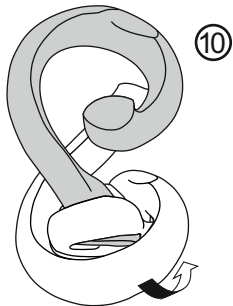

## Huzzle Cast Radix

Insert B through the hole in the base whilst rotating it

Adjust to this position

B detaches from the base

Designer: Akio Yamamoto (JP)

© 2005, 2018 Hanayama Co., Ltd.  
All Rights Reserved