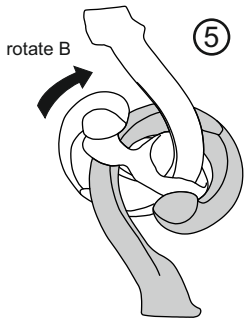

## Huzzle Cast Radix

Insert B through the hole in the base whilst rotating it

Adjust to this position

B detaches from the base

Designer: Akio Yamamoto (JP)

© 2005, 2018 Hanayama Co., Ltd.  
All Rights Reserved