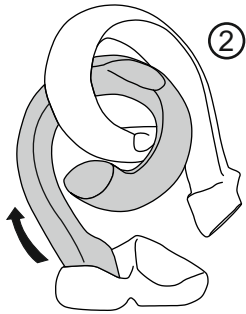

## Huzzle Cast Radix

Insert B through the hole in the base whilst rotating it

Adjust to this position

B detaches from the base

Designer: Akio Yamamoto (JP)

© 2005, 2018 Hanayama Co., Ltd.  
All Rights Reserved