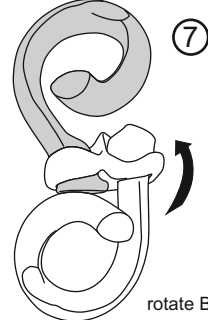

## Huzzle Cast Radix

Insert B through the hole in the base whilst rotating it

Adjust to this position

B detaches from the base

Designer: Akio Yamamoto (JP)

© 2005, 2018 Hanayama Co., Ltd.  
All Rights Reserved