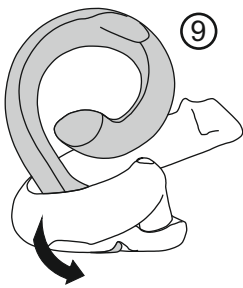

## Huzzle Cast Radix

Insert B through the hole in the base whilst rotating it

Adjust to this position

B detaches from the base

Designer: Akio Yamamoto (JP)

© 2005, 2018 Hanayama Co., Ltd.  
All Rights Reserved