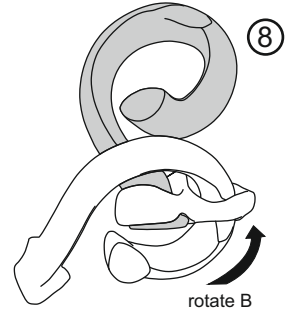

## Huzzle Cast Radix

Insert B through the hole in the base whilst rotating it

Adjust to this position

B detaches from the base

Designer: Akio Yamamoto (JP)

© 2005, 2018 Hanayama Co., Ltd.  
All Rights Reserved