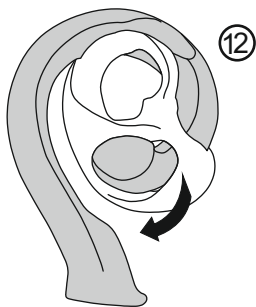

## Huzzle Cast Radix

Insert B through the hole in the base whilst rotating it

Adjust to this position

B detaches from the base

Designer: Akio Yamamoto (JP)

© 2005, 2018 Hanayama Co., Ltd.  
All Rights Reserved