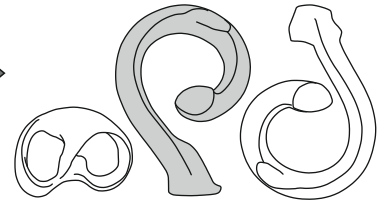

# はずる<sup>TM</sup> HUZZLE<sup>®</sup>

## Huzzle Cast Radix

Insert B through the hole in the base whilst rotating it

Adjust to this position

B detaches from the base

Designer: Akio Yamamoto (JP)

© 2005, 2018 Hanayama Co., Ltd.  
All Rights Reserved